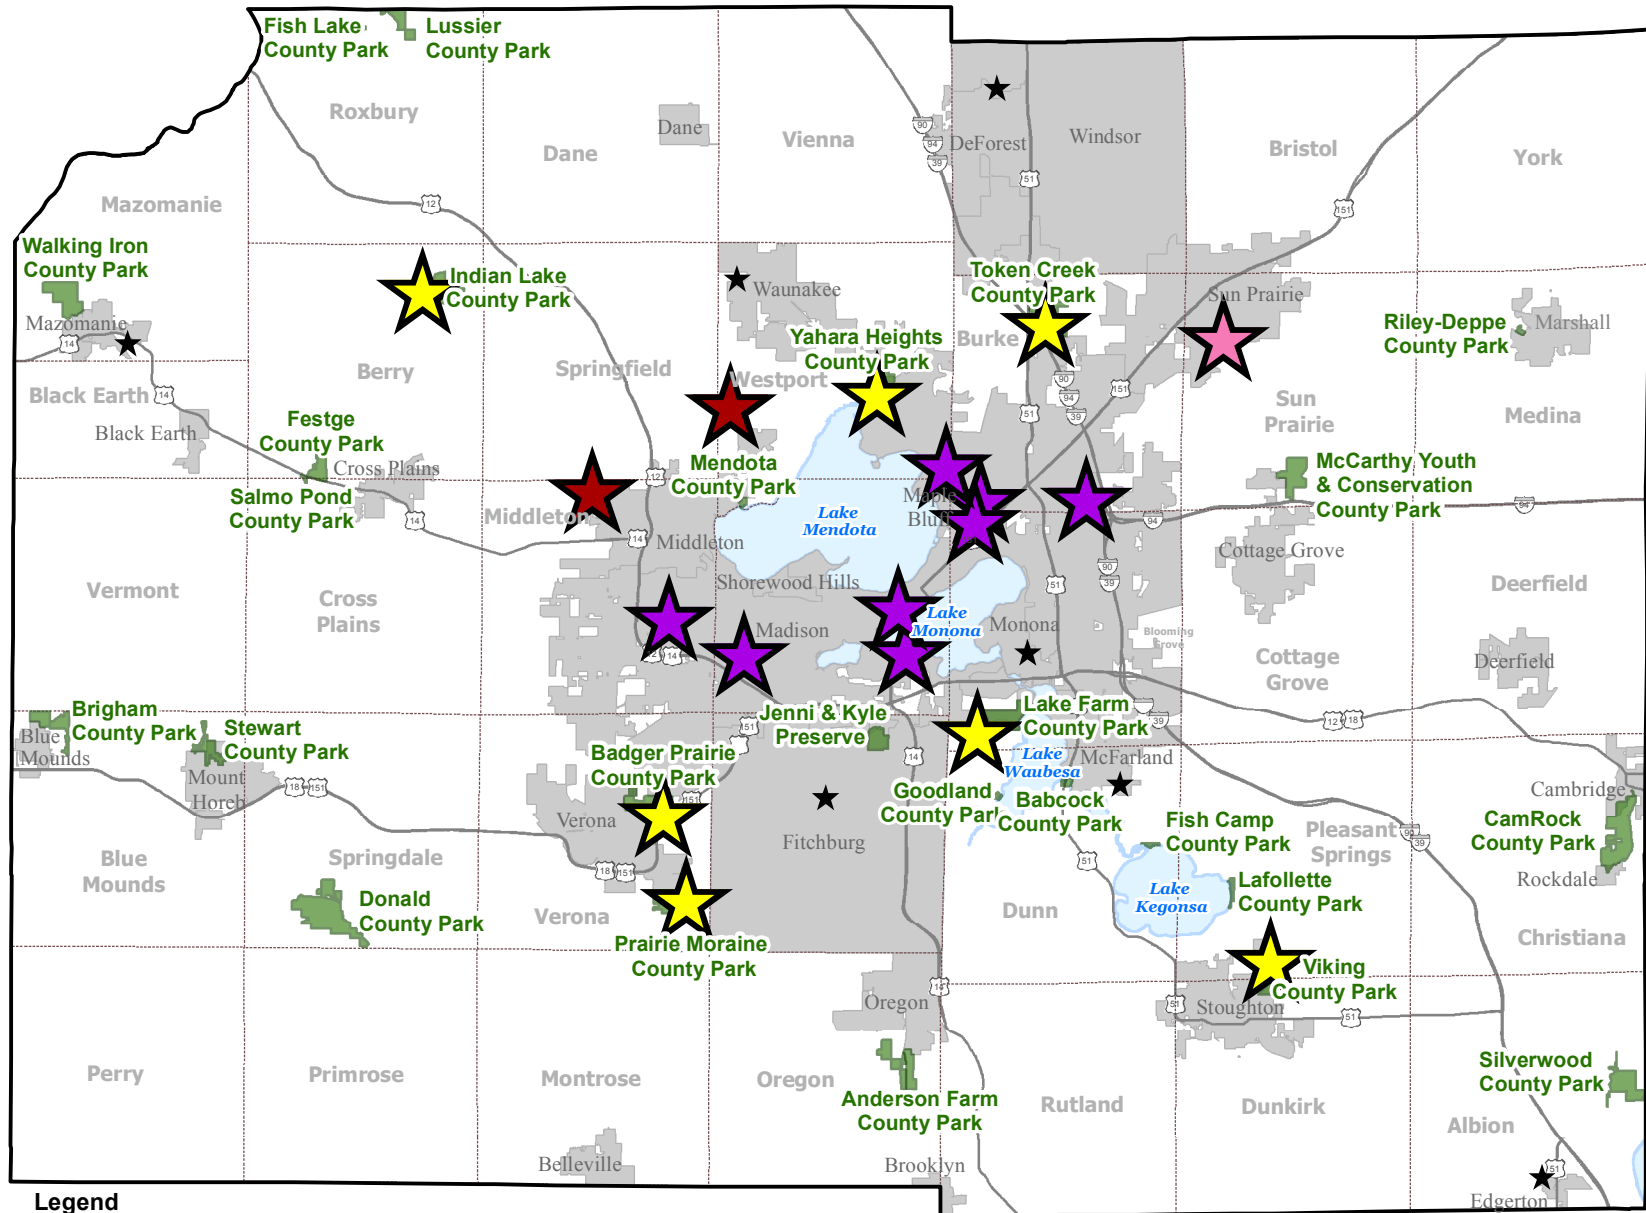

Cooperative Off-Leash Dog Park Program

H:\Parks\Mapping\SpecialProjects\DogParks\CooperativeProgram.mxd

Legend

Dane County Parks (7)

City of Middleton (2)

City of Madison (8)

City of Sun Prairie (1)

Other Community Dog Parks not in Cooperative Permit Program

0 1 2
Miles